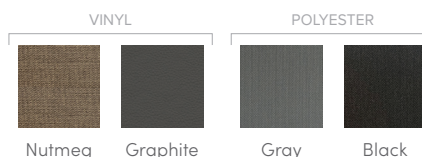

PRODIGY®

SHELL COLORS

CABINET COLORS

COVER COLORS

CABINET AND SHELL COLOR OPTIONS*

Cabinet Colors	Java	Charcoal	Blackwood	Linen	Brushed Nickel
Shell Colors	Alpine White Ice Gray Ivory Tuscan Sun Pebble	Alpine White Ice Gray Platinum Tuscan Sun Pebble	Alpine White Ice Gray Platinum	Alpine White Ivory Tuscan Sun Pebble	Alpine White Ice Gray Platinum