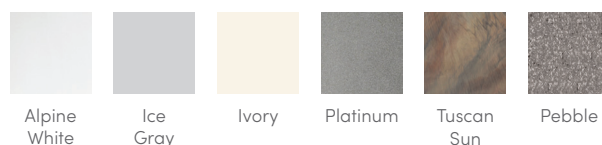

PRODIGY®

SHELL COLORS

CABINET COLORS

COVER COLORS

CABINET AND SHELL COLOR OPTIONS*

Cabinet Colors	Java	Charcoal	Blackwood	Linen	Brushed Nickel
Shell Colors	Alpine White Ice Gray Ivory Tuscan Sun Pebble	Alpine White Ice Gray Platinum Tuscan Sun Pebble	Alpine White Ice Gray Platinum	Alpine White Ivory Tuscan Sun Pebble	Alpine White Ice Gray Platinum