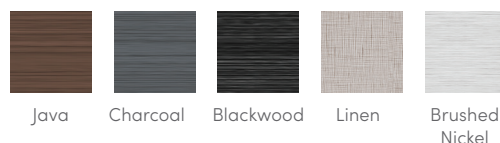

PRODIGY®

SHELL COLORS

CABINET COLORS

COVER COLORS

CABINET AND SHELL COLOR OPTIONS*

Cabinet Colors	Java	Charcoal	Blackwood	Linen	Brushed Nickel
Shell Colors	Alpine White Ice Gray Ivory Tuscan Sun Pebble	Alpine White Ice Gray Platinum Tuscan Sun Pebble	Alpine White Ice Gray Platinum	Alpine White Ivory Tuscan Sun Pebble	Alpine White Ice Gray Platinum