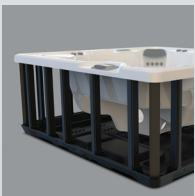

Polymer Substructure
& Base Pan